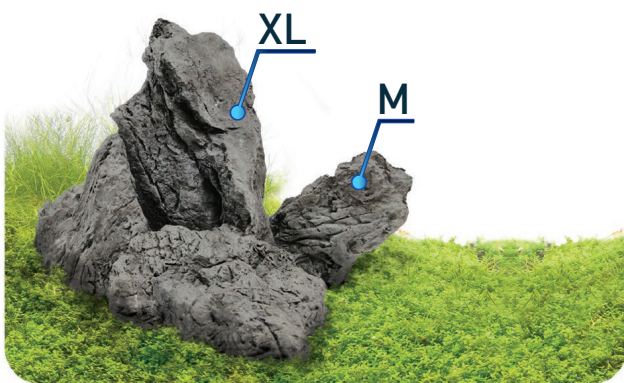

....and much more