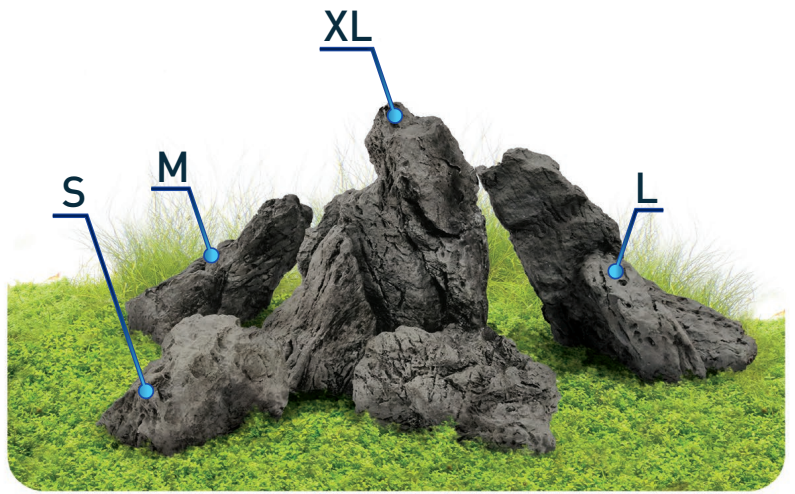

....and much more