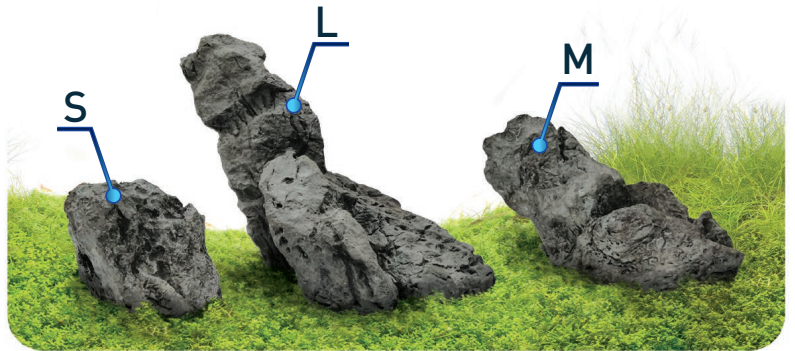

....and much more