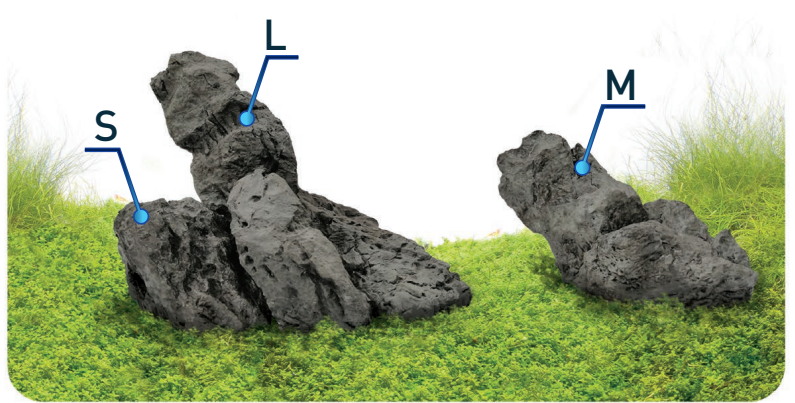

....and much more