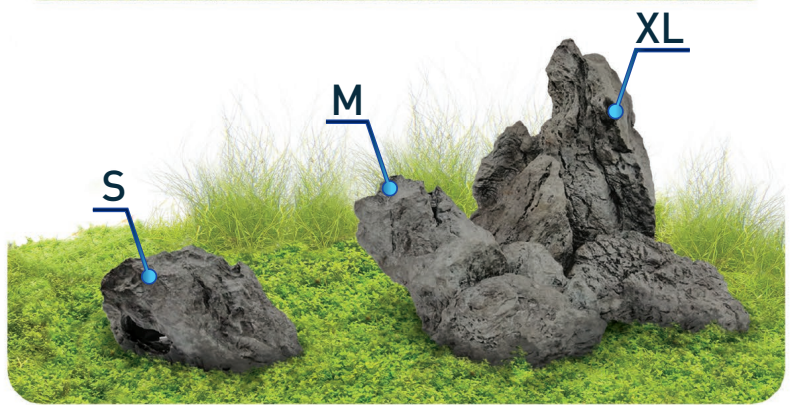

....and much more