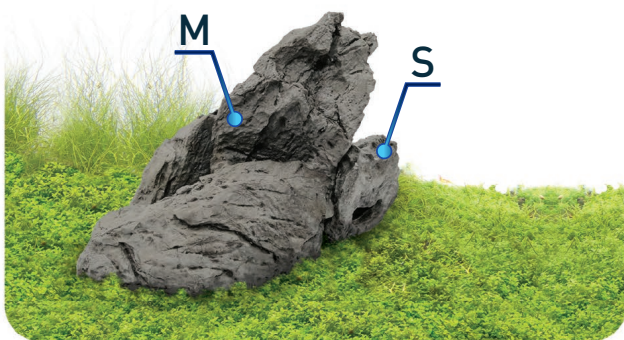

....and much more